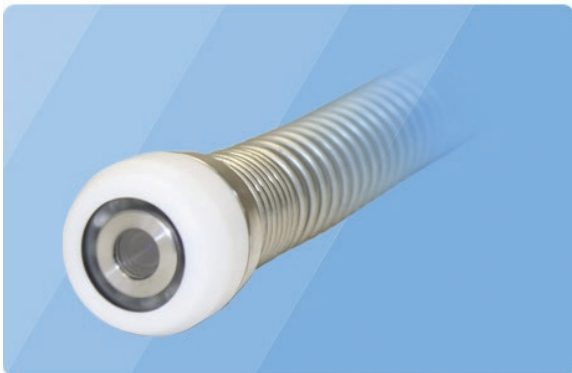

Camera Heads

Mid-Sized Self Leveling Camera

- Stainless Steel / Self Leveling - #10139
- 1.4" dia
- Smallest 90° bend 3"
- Largest Pipe lighted well 8"
- Fits 1/2" push rod dia

Micro Camera

- Stainless Steel (Available on reels only)
- 7/8" dia
- Smallest 90° bend 1-1/2"
- Largest Pipe lighted well 1-1/2"
- Fits 3/8" Push rod
- SOLD ON MINI REEL

Mini Self Leveling Camera

- Stainless Steel / Self Leveling - #10136
- 1.23" dia
- Smallest 90° bend 2"
- Largest Pipe lighted well 6"
- Fits .400" push rod dia

Camera Heads

Mini Straight View Camera

- Stainless Steel / Straight View - #10124
- 1.23" dia
- Smallest 90° bend 2"
- Largest Pipe lighted well 6"
- Fits .400" push rod dia

Standard Camera

- Stainless Steel / Self Leveling - #10115
- Stainless Steel / Straight View - #10114
- Aluminum / Self Leveling - #10116
- Smallest 90° bend 3"
- Largest Pipe lighted well 8"
- Fits 1/2" push rod dia

Drain Scope Camera

- Stainless Steel (Available on reels only)
- 1.23" dia
- Smallest 90° bend 1-1/2"
- Largest Pipe Lighted well 4"
- Fits 3/8" Push rod
- SOLD WITH DRAINSCOPE CAMERA SYSTEM ON MINI REEL