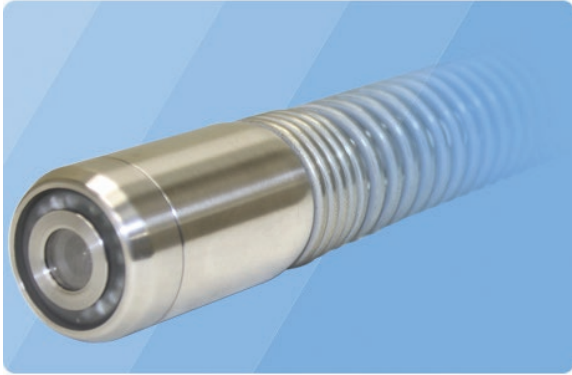

Camera Heads

Mid-Sized Self Leveling Camera

- Stainless Steel / Self Leveling - #10139
- 1.4" dia
- Smallest 90° bend 3"
- Largest Pipe lighted well 8"
- Fits 1/2" push rod dia

Micro Camera

- Stainless Steel (Available on reels only)
- 7/8" dia
- Smallest 90° bend 1-1/2"
- Largest Pipe lighted well 1-1/2"
- Fits 3/8" Push rod
- SOLD ON MINI REEL

Mini Self Leveling Camera

- Stainless Steel / Self Leveling - #10136
- 1.23" dia
- Smallest 90° bend 2"
- Largest Pipe lighted well 6"
- Fits .400" push rod dia

Camera Heads

Mini Straight View Camera

- Stainless Steel / Straight View - #10124
- 1.23" dia
- Smallest 90° bend 2"
- Largest Pipe lighted well 6"
- Fits .400" push rod dia

Standard Camera

- Stainless Steel / Self Leveling - #10115
- Stainless Steel / Straight View - #10114
- Aluminum / Self Leveling - #10116
- Smallest 90° bend 3"
- Largest Pipe lighted well 8"
- Fits 1/2" push rod dia

Drain Scope Camera

- Stainless Steel (Available on reels only)
- 1.23" dia
- Smallest 90° bend 1-1/2"
- Largest Pipe Lighted well 4"
- Fits 3/8" Push rod
- SOLD WITH DRAINSCOPE CAMERA SYSTEM ON MINI REEL