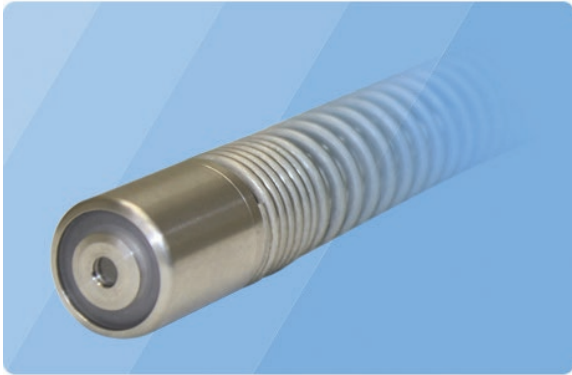

Camera Heads

Mid-Sized Self Leveling Camera

- Stainless Steel / Self Leveling - #10139
- 1.4" dia
- Smallest 90° bend 3"
- Largest Pipe lighted well 8"
- Fits 1/2" push rod dia

Micro Camera

- Stainless Steel (Available on reels only)
- 7/8" dia
- Smallest 90° bend 1-1/2"
- Largest Pipe lighted well 1-1/2"
- Fits 3/8" Push rod
- SOLD ON MINI REEL

Mini Self Leveling Camera

- Stainless Steel / Self Leveling - #10136
- 1.23" dia
- Smallest 90° bend 2"
- Largest Pipe lighted well 6"
- Fits .400" push rod dia

Camera Heads

Mini Straight View Camera

- Stainless Steel / Straight View - #10124
- 1.23" dia
- Smallest 90° bend 2"
- Largest Pipe lighted well 6"
- Fits .400" push rod dia

Standard Camera

- Stainless Steel / Self Leveling - #10115
- Stainless Steel / Straight View - #10114
- Aluminum / Self Leveling - #10116
- Smallest 90° bend 3"
- Largest Pipe lighted well 8"
- Fits 1/2" push rod dia

Drain Scope Camera

- Stainless Steel (Available on reels only)
- 1.23" dia
- Smallest 90° bend 1-1/2"
- Largest Pipe Lighted well 4"
- Fits 3/8" Push rod
- SOLD WITH DRAINSCOPE CAMERA SYSTEM ON MINI REEL