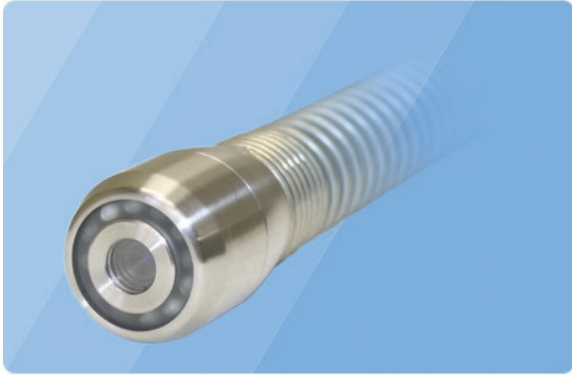

Camera Heads

Mid-Sized Self Leveling Camera

- Stainless Steel / Self Leveling - #10139
- 1.4" dia
- Smallest 90° bend 3"
- Largest Pipe lighted well 8"
- Fits 1/2" push rod dia

Micro Camera

- Stainless Steel (Available on reels only)
- 7/8" dia
- Smallest 90° bend 1-1/2"
- Largest Pipe lighted well 1-1/2"
- Fits 3/8" Push rod
- SOLD ON MINI REEL

Mini Self Leveling Camera

- Stainless Steel / Self Leveling - #10136
- 1.23" dia
- Smallest 90° bend 2"
- Largest Pipe lighted well 6"
- Fits .400" push rod dia

Camera Heads

Mini Straight View Camera

- Stainless Steel / Straight View - #10124
- 1.23" dia
- Smallest 90° bend 2"
- Largest Pipe lighted well 6"
- Fits .400" push rod dia

Standard Camera

- Stainless Steel / Self Leveling - #10115
- Stainless Steel / Straight View - #10114
- Aluminum / Self Leveling - #10116
- Smallest 90° bend 3"
- Largest Pipe lighted well 8"
- Fits 1/2" push rod dia

Drain Scope Camera

- Stainless Steel (Available on reels only)
- 1.23" dia
- Smallest 90° bend 1-1/2"
- Largest Pipe Lighted well 4"
- Fits 3/8" Push rod
- SOLD WITH DRAINSCOPE CAMERA SYSTEM ON MINI REEL